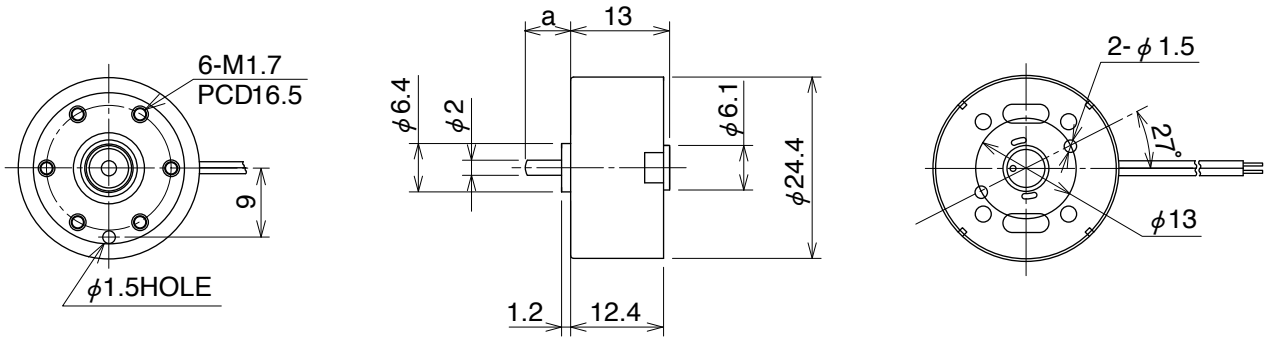

# MDN3R (φ 24.4 x 12.4mm)

Metal Brush

Weight:21.0g

## External Dimensions

a=5mm

Unit: mm

## Reference Characteristics

Model	Voltage		No Load		Rated Load		Rated Load		Starting Torque		Starting Current	Shaft Length
	Operating	Rated	Speed	Current			Speed	Current				
	(V)	(V)	(min <sup>-1</sup> )	(mA)	(gf·cm)	(mN·m)	(min <sup>-1</sup> )	(mA)	(gf·cm)	(mN·m)	(mA)	(mm)
MDN3RL3LSAS	0.7 to 6	2	2250	16	4	0.39	1500	68	11.9	1.17	172	5